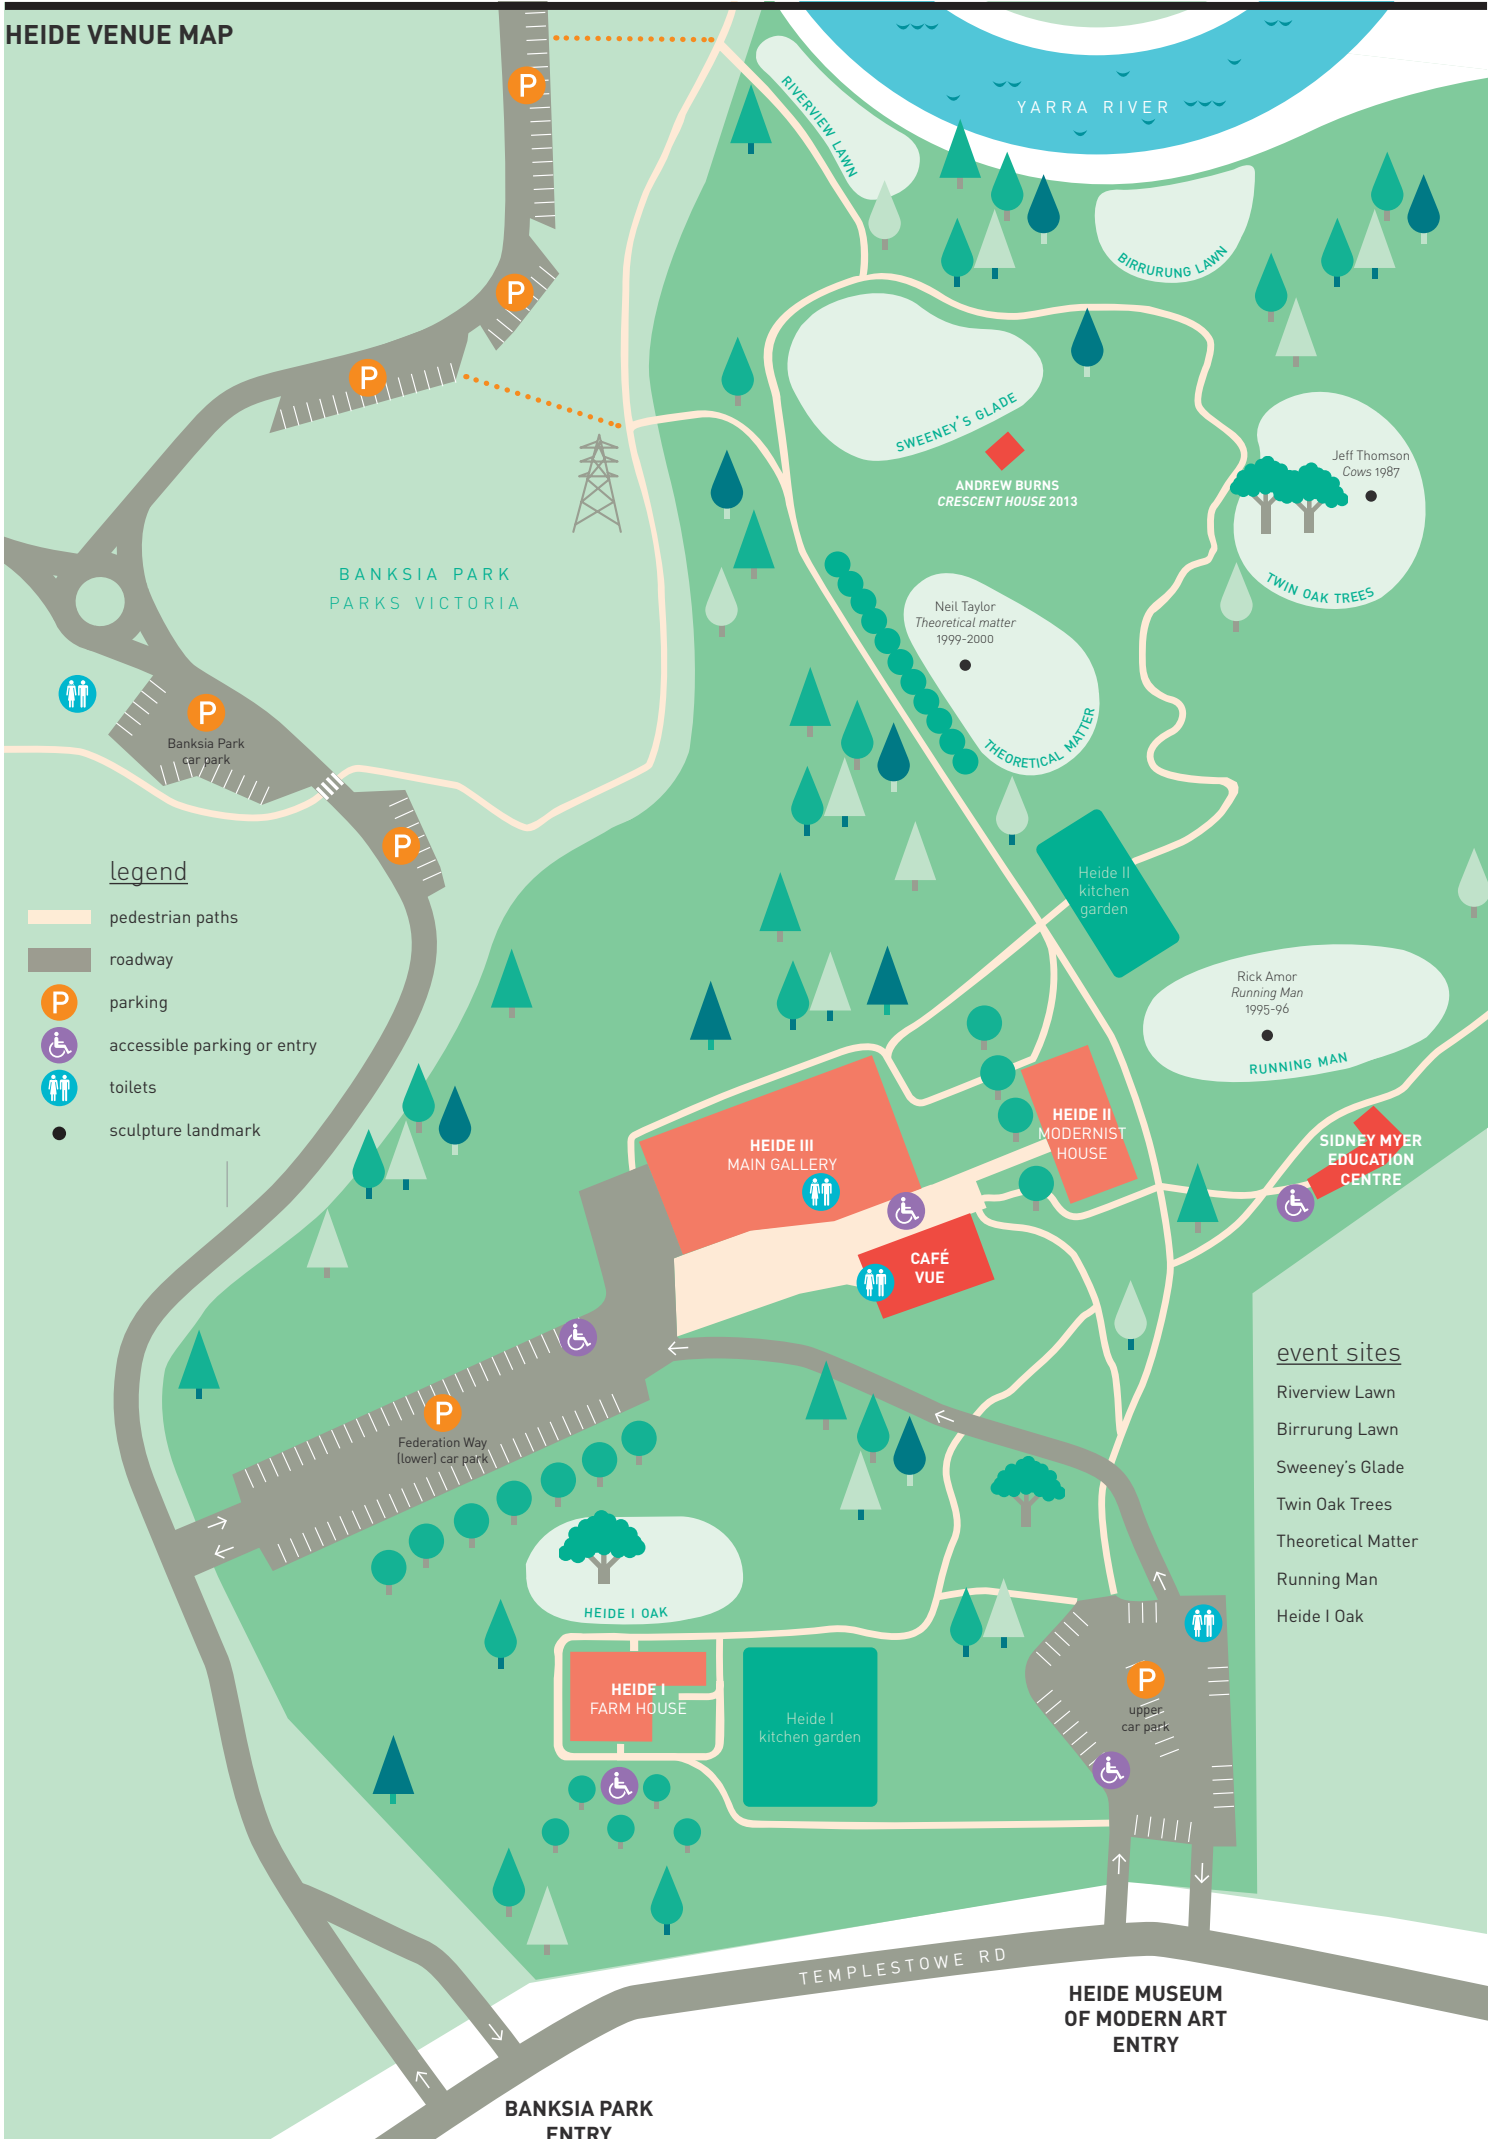

HEIDE VENUE MAP

legend

-  pedestrian paths
-  roadway
-  parking
-  accessible parking or entry
-  toilets
-  sculpture landmark

event sites

- Riverview Lawn
- Birrurung Lawn
- Sweeney's Glade
- Twin Oak Trees
- Theoretical Matter
- Running Man
- Heide I Oak

Heide III MAIN GALLERY

HEIDE II MODERNIST HOUSE

CAFÉ VUE

Heide I FARM HOUSE

Heide I kitchen garden

Heide I OAK

Jeff Thomson Cows 1987

TWIN OAK TREES

Rick Amor Running Man 1995-96

RUNNING MAN

SIDNEY MYER EDUCATION CENTRE

BANKSIA PARK PARKS VICTORIA

Banksia Park car park

Federation Way (lower) car park

upper car park

TEMPLESTONE RD

BANKSIA PARK ENTRY

HEIDE MUSEUM OF MODERN ART ENTRY